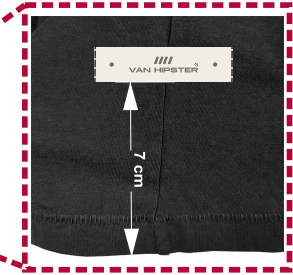

COLLECTION SPRING - SUMMER 2024
SLAB JERSEY TEE SHIRTS

BLACK

GREY

WHITE

VAN HIPSTER®
THE HIP CLOTH LINE
1997

72057

COMPOSITION :
100% COTTON
FITTING : REGULAR

SOLID ROUND NECK
SLAB YARN FABRIC, CHEST PRINT,
SIDE WOVEN LABEL,

ASSORTMENT :

SLAB JERSEY						
S	M	L	XL	2XL	3XL	TTL
0	2	3	2	1	0	8

SLEEVE LABEL POSITION

WHITE

GREY

OLIVE

VAN HIPSTER[®]
THE HIP CLOTH LINE
1997

72085

COMPOSITION :
100% COTTON
FITTING : REGULAR

SOLID ROUND NECK
SLAB YARN FABRIC, CHEST POCKET,
HEM WOVEN LABEL,

ASSORTMENT :

SLAB JERSEY						
S	M	L	XL	2XL	3XL	TTL
0	2	3	2	1	0	8

SIDE LABEL POSITION

BLACK

WHITE