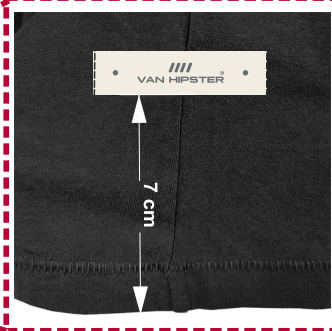

COMPOSITION :
100% COTTON
FITTING : REGULAR

SOLID ROUND NECK
SLAB YARN FABRIC, CHEST POCKET,
HEM WOVEN LABEL,

ASSORTMENT :

SLAB JERSEY						
S	M	L	XL	2XL	3XL	TTL
0	2	3	2	1	0	8

SIDE LABEL POSITION

BLACK

WHITE

SKY

VAN HIPSTER[®]
THE HIP CLOTH LINE
1997

72087

COMPOSITION :
100% COTTON
FITTING : REGULAR

SOLID ROUND NECK
SLAB YARN FABRIC, CHEST PRINT,
HEM WOVEN LABEL,

ASSORTMENT :

SLAB JERSEY						
S	M	L	XL	2XL	3XL	TTL
0	2	3	2	1	0	8