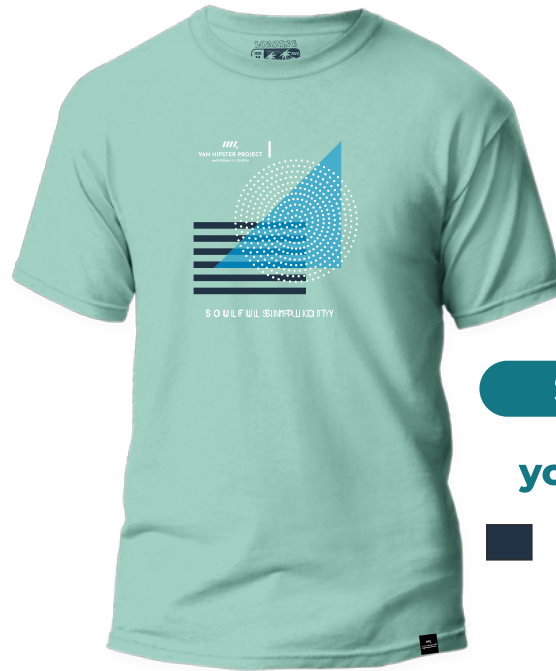

SKY

yoke print

- ☐ 19-4024 tpx

chest print

- ☐ white
- ☐ 16-4421 tpx
- ☐ 18-4330 tpx
- ☐ 19-4024 tpx

chest print

- ☐ white
- ☐ 14-4811 tpx
- ☐ 18-1450 tpx
- ☐ 12-0736 tpx